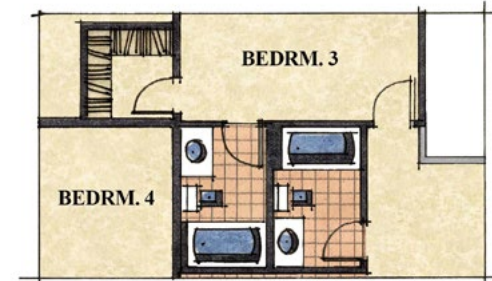

*Alternate Elevation Shown with optional sidelights and transom.

Classical Collection

*Standard Elevation- *Shown with optional sidelight and transom.

MONTEVERDI

- 3,097 Finished Square Feet
- 3 Bedrooms, 2.5 Baths
- First Floor Master Suite
- 2-Car Attached Garage

STANDARD FIRST FLOOR LAYOUT

FINISHED BASEMENT LAYOUT

STANDARD SECOND FLOOR LAYOUT

ALTERNATE SECOND FLOOR LAYOUT

OPTIONAL BEDROOM 3 FULL BATH

OPTIONAL BEDROOM 4 FULL BATH