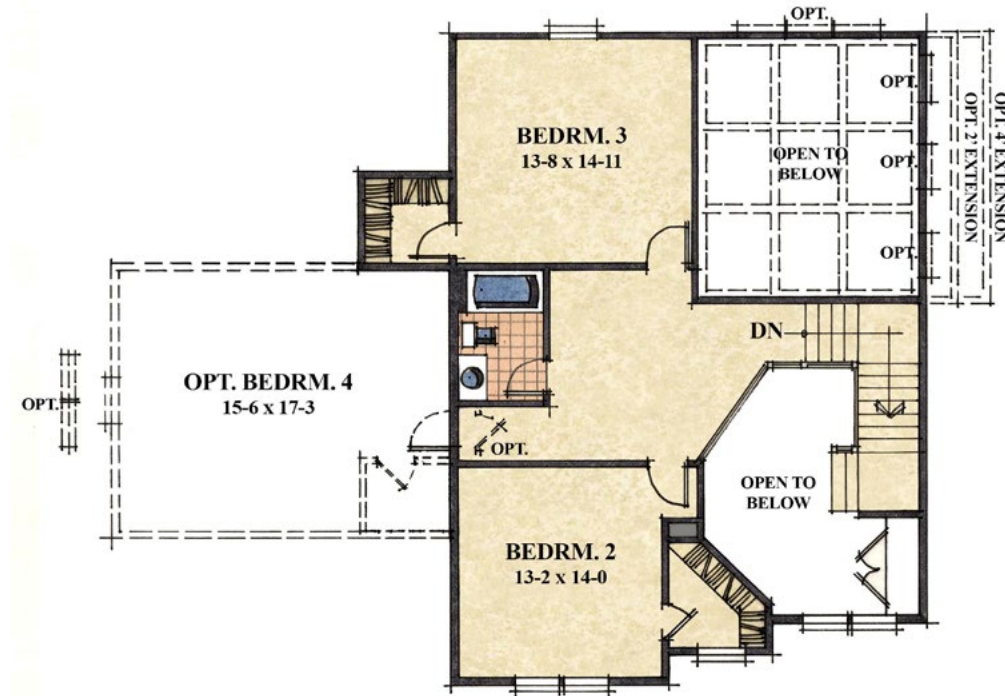

*Alternate Elevation Shown with optional sidelights and transom.

Classical Collection

*Standard Elevation- *Shown with optional sidelight and transom.

MONTEVERDI

- 3,097 Finished Square Feet
- 3 Bedrooms, 2.5 Baths
- First Floor Master Suite
- 2-Car Attached Garage

STANDARD FIRST FLOOR LAYOUT

FINISHED BASEMENT LAYOUT

STANDARD SECOND FLOOR LAYOUT

ALTERNATE SECOND FLOOR LAYOUT

OPTIONAL BEDROOM 3 FULL BATH

OPTIONAL BEDROOM 4 FULL BATH