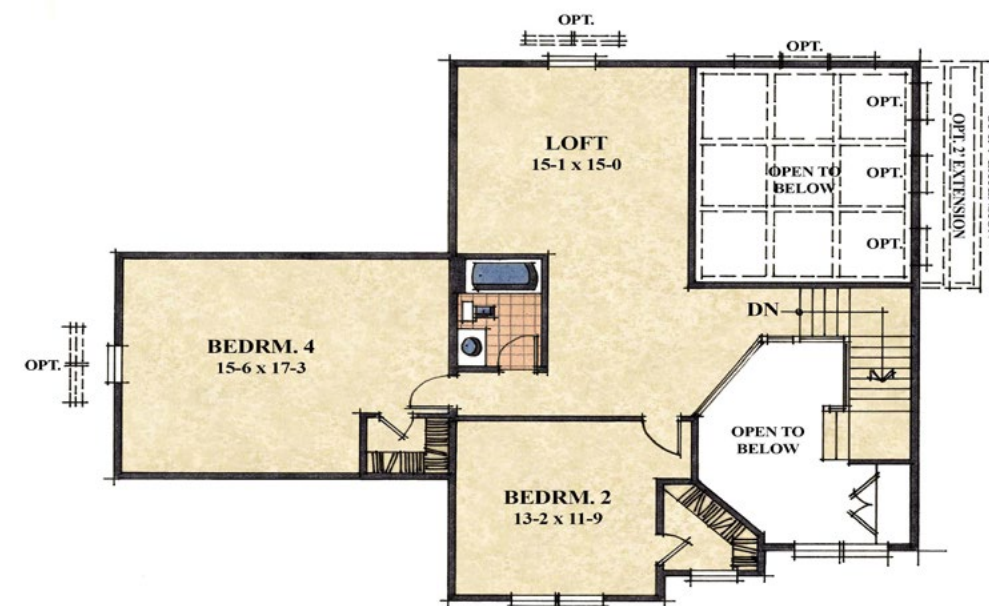

*Alternate Elevation Shown with optional sidelights and transom.

Classical Collection

*Standard Elevation- *Shown with optional sidelight and transom.

MONTEVERDI

- 3,097 Finished Square Feet
- 3 Bedrooms, 2.5 Baths
- First Floor Master Suite
- 2-Car Attached Garage

STANDARD FIRST FLOOR LAYOUT

FINISHED BASEMENT LAYOUT

STANDARD SECOND FLOOR LAYOUT

ALTERNATE SECOND FLOOR LAYOUT

OPTIONAL BEDROOM 3 FULL BATH

OPTIONAL BEDROOM 4 FULL BATH