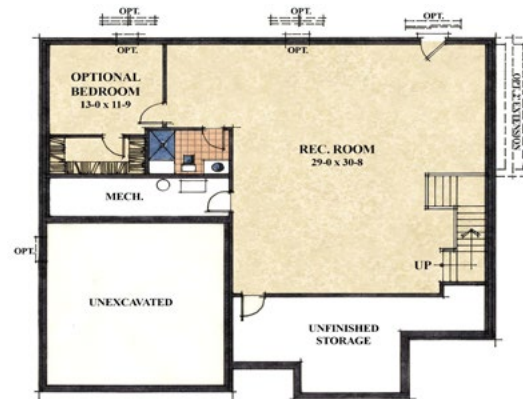

*Alternate Elevation Shown with optional sidelights and transom.

Classical Collection

*Standard Elevation- *Shown with optional sidelight and transom.

MONTEVERDI

- 3,097 Finished Square Feet
- 3 Bedrooms, 2.5 Baths
- First Floor Master Suite
- 2-Car Attached Garage

STANDARD FIRST FLOOR LAYOUT

FINISHED BASEMENT LAYOUT

STANDARD SECOND FLOOR LAYOUT

ALTERNATE SECOND FLOOR LAYOUT

OPTIONAL BEDROOM 3 FULL BATH

OPTIONAL BEDROOM 4 FULL BATH