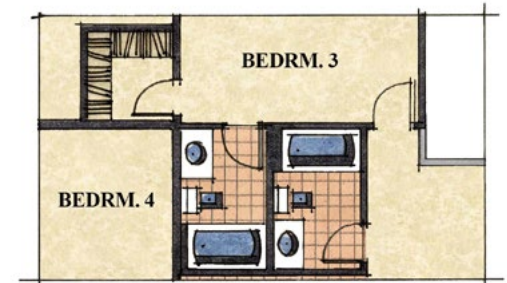

*Alternate Elevation Shown with optional sidelights and transom.

Classical Collection

*Standard Elevation- *Shown with optional sidelight and transom.

MONTEVERDI

- 3,097 Finished Square Feet
- 3 Bedrooms, 2.5 Baths
- First Floor Master Suite
- 2-Car Attached Garage

STANDARD FIRST FLOOR LAYOUT

FINISHED BASEMENT LAYOUT

STANDARD SECOND FLOOR LAYOUT

ALTERNATE SECOND FLOOR LAYOUT

OPTIONAL BEDROOM 3 FULL BATH

OPTIONAL BEDROOM 4 FULL BATH