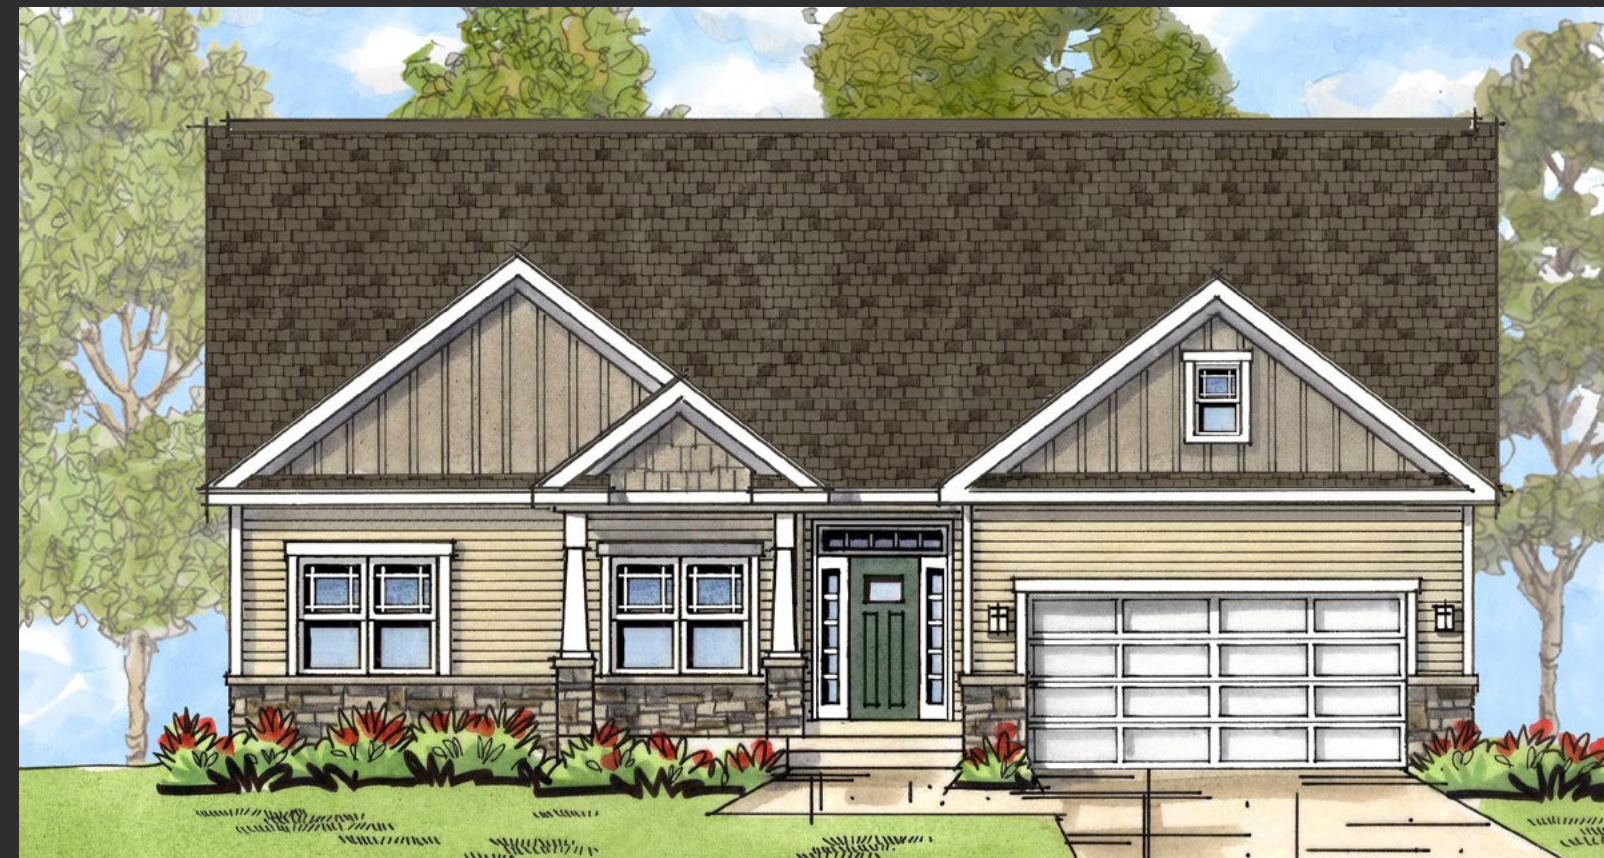

EH

PURCELL

Born in 1659, Henry Purcell was an English composer celebrated as one of the greatest and most original composers of his day. Although he incorporated Italian and French stylistic features into his compositions, Purcell's legacy was a unique English arrangement of Baroque music. Purcell worked in Westminster for three different Kings for over 25 years.

*Alternate Elevation Shown with optional sidelights and transom.

Classical Collection

EH EDDY HOMES