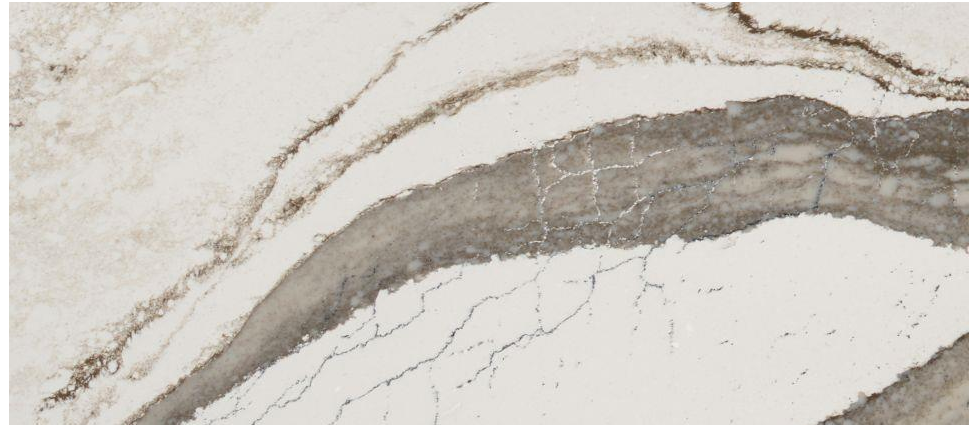

HARDWOOD (ALL HARDWOOD LOCATIONS)

* STANDARD TRADITIONAL RAILING PACKAGE

MODERN KITCHEN DESIGN

* FEATURES THAT CAN BE CHANGED WITH DESIGNER

MOEN "SLEEK" FAUCET
STAINLESS

* SEA GULL "ZIRE"
ISLAND PENDANTS

* BACKSPLASH TILE

MODERN GREAT ROOM DESIGN

* FEATURES THAT CAN BE CHANGED WITH DESIGNER

HARDWOOD

* SEA GULL "ZIRE"
(BREAKFAST AREA)

* PAINT COLOR
PPG "FOG"

* FIREPLACE DETAILS
CLIENT WILL SELECT
MOLDED MANTLE WITH TILE SURROUND
OR STONE SURROUND