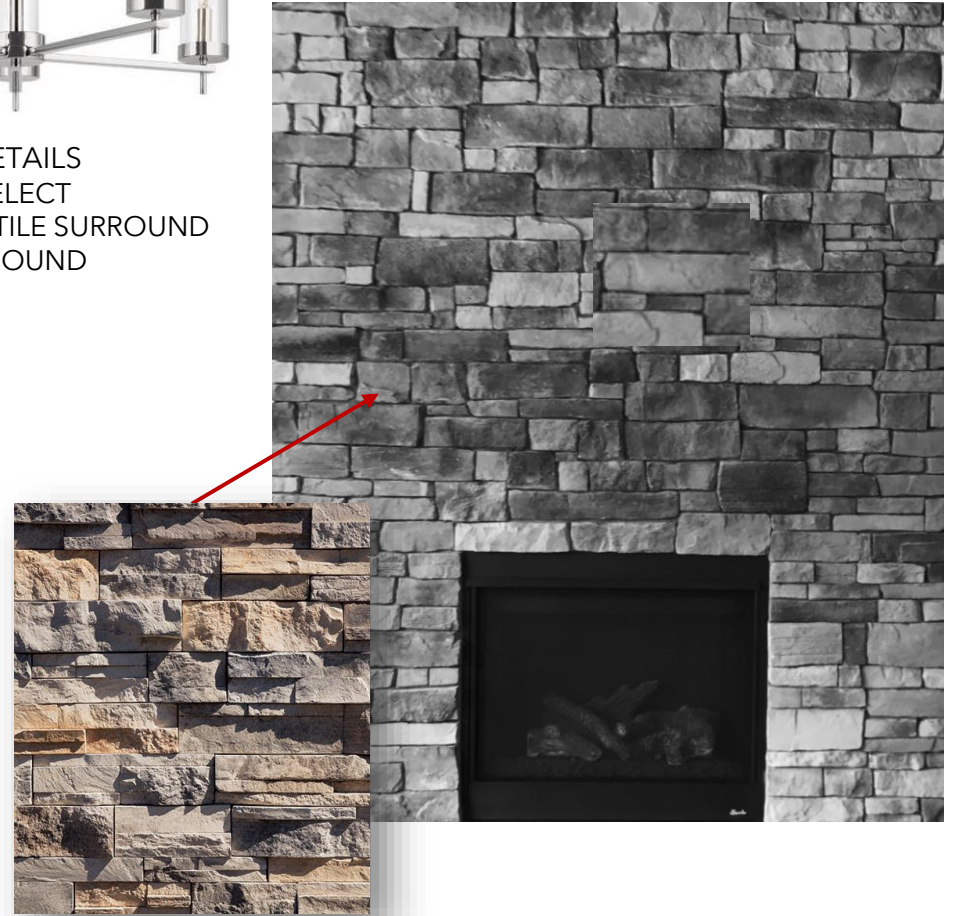

MODERN GREAT ROOM DESIGN

* FEATURES THAT CAN BE CHANGED WITH DESIGNER

HARDWOOD

* SEA GULL "ZIRE"
(BREAKFAST AREA)

* PAINT COLOR
PPG "FOG"

* FIREPLACE DETAILS
CLIENT WILL SELECT
MOLDED MANTLE WITH TILE SURROUND
OR STONE SURROUND