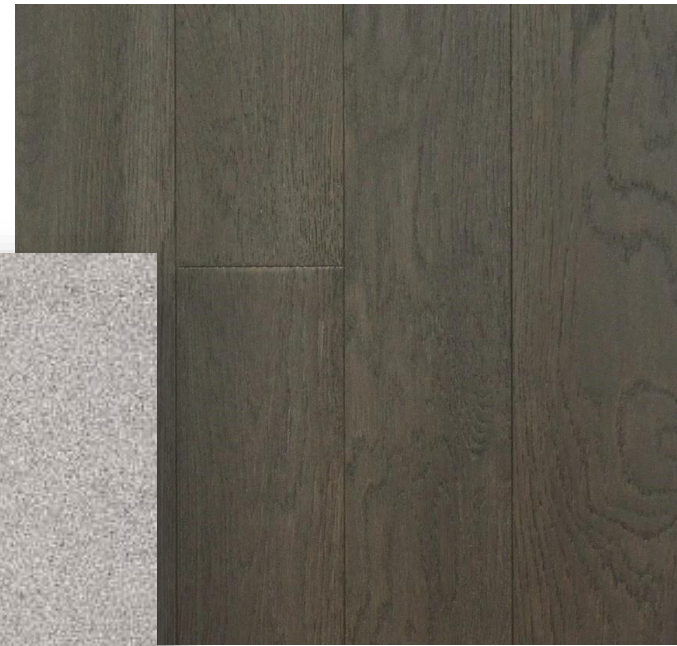

NEUTRAL GRAY FOYER DESIGN

* FEATURES THAT CAN BE CHANGED WITH DESIGNER

* CHANDELIER

INTERIOR DOOR PROFILE

INTERIOR DOOR
HARDWARE

* PAINT COLOR
PPG "FOG"
THROUGHOUT
HOME

CARPET
(ALL CARPETED
LOCATIONS)

HARDWOOD
(ALL HARDWOOD LOCATIONS)