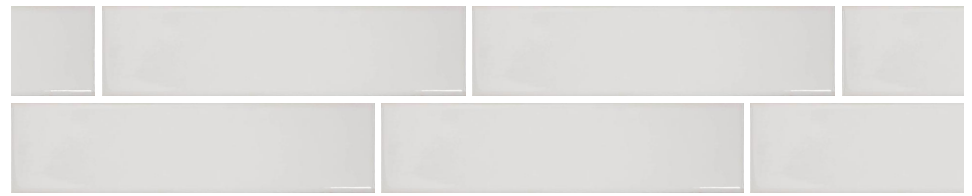

NEUTRAL GRAY FOYER DESIGN

* FEATURES THAT CAN BE CHANGED WITH DESIGNER

* CHANDELIER

INTERIOR DOOR PROFILE

INTERIOR DOOR
HARDWARE

* PAINT COLOR
PPG "FOG"
THROUGHOUT
HOME

CARPET
(ALL CARPETED
LOCATIONS)

HARDWOOD
(ALL HARDWOOD LOCATIONS)

* STANDARD TRADITIONAL RAILING PACKAGE

NEUTRAL GRAY KITCHEN DESIGN

* FEATURES THAT CAN BE CHANGED WITH DESIGNER

MOEN "ARBOR" FAUCET
SPOT RESIST STAINLESS

*ISLAND PENDANTS

* BACKSPLASH TILE

GRANITE COUNTERTOP "SALINAS"

* STAINLESS SINGLE BOWL SINK

HARDWOOD

PERIMETER CABINET PAINT
"MACCHIATO"

ISLAND CABINET PAINT
"EARL GRAY"

CABINET DOOR STYLE &
HARDWARE

* PAINT COLOR
PPG "FOG"

*BUTLER'S PANTRY SELECTIONS WILL COORDINATE WITH
KITCHEN ISLAND, WHEN APPLICABLE TO FLOOR PLAN*

NEUTRAL GRAY MASTER BATH DESIGN

* FEATURES THAT CAN BE CHANGED WITH DESIGNER

BATHROOM FLOOR & SHOWER WALL TILE

SHOWER FLOOR TILE

* FEISS "HANFORD" LIGHT

SHOWER HEAD & HANDSHOWER COMBO

GRANITE COUNTERTOP "FANTASY BROWN"