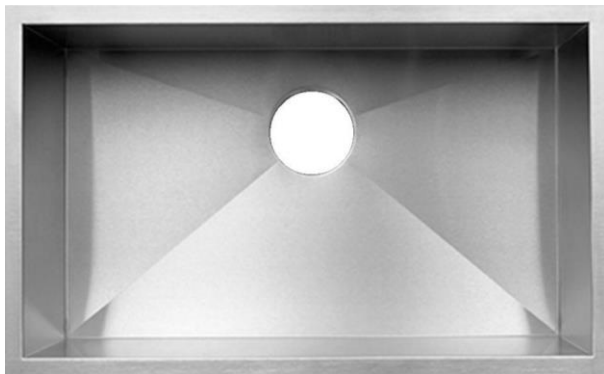

* STANDARD TRADITIONAL RAILING PACKAGE

NEUTRAL GRAY KITCHEN DESIGN

* FEATURES THAT CAN BE CHANGED WITH DESIGNER

MOEN "ARBOR" FAUCET
SPOT RESIST STAINLESS

*ISLAND PENDANTS

* BACKSPLASH TILE

GRANITE COUNTERTOP "SALINAS"

* STAINLESS SINGLE BOWL SINK

HARDWOOD

PERIMETER CABINET PAINT
"MACCHIATO"

ISLAND CABINET PAINT
"EARL GRAY"

CABINET DOOR STYLE &
HARDWARE

* PAINT COLOR
PPG "FOG"

*BUTLER'S PANTRY SELECTIONS WILL COORDINATE WITH
KITCHEN ISLAND, WHEN APPLICABLE TO FLOOR PLAN*

NEUTRAL GRAY MASTER BATH DESIGN

* FEATURES THAT CAN BE CHANGED WITH DESIGNER

BATHROOM FLOOR & SHOWER WALL TILE

SHOWER FLOOR TILE

* FEISS "HANFORD" LIGHT

SHOWER HEAD & HANDSHOWER COMBO

GRANITE COUNTERTOP "FANTASY BROWN"