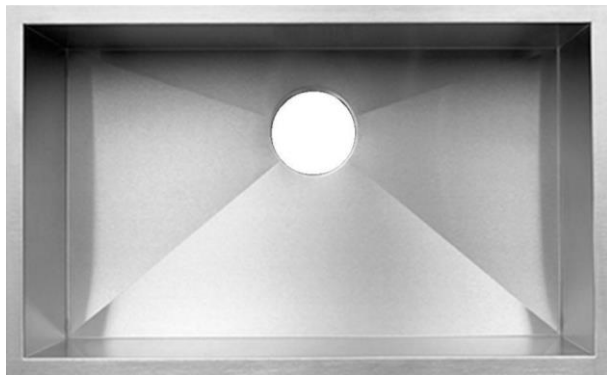

# NEUTRAL GREIGE KITCHEN DESIGN

\* FEATURES THAT CAN BE CHANGED WITH DESIGNER

\* BACKSPLASH TILE

MOEN "ARBOR" FAUCET  
MATTE BLACK

\* ISLAND PENDANTS

GRANITE COUNTERTOP "FANTASY BROWN"

\* STAINLESS SINGLE BOWL SINK

HARDWOOD

PERIMETER CABINET PAINT  
"IRISH CREME"

ISLAND CABINET PAINT  
"HARBOR MIST SHEER"

CABINET DOOR STYLE &  
HARDWARE

\* PAINT COLOR  
PPG "STORM'S  
COMING"

*BUTLER'S PANTRY SELECTIONS WILL COORDINATE WITH  
KITCHEN ISLAND, WHEN APPLICABLE TO FLOOR PLAN*