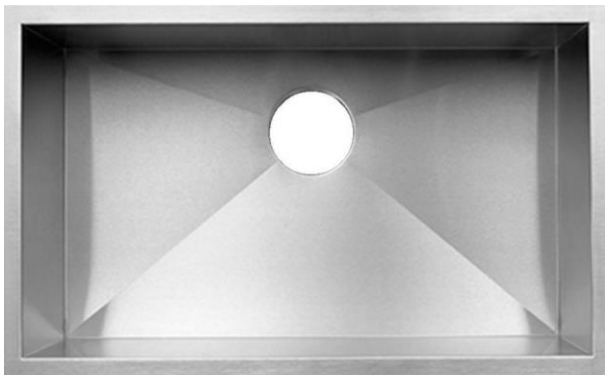

NEUTRAL GREIGE FOYER DESIGN

* FEATURES THAT CAN BE CHANGED WITH DESIGNER

* CHANDELIER

INTERIOR DOOR PROFILE

INTERIOR DOOR
HARDWARE

* PAINT COLOR
PPG "STORM'S
COMING"
THROUGHOUT HOME

CARPET
(ALL CARPETED
LOCATIONS)

HARDWOOD
(ALL HARDWOOD LOCATIONS)

* STANDARD TRADITIONAL RAILING PACKAGE

NEUTRAL GREIGE KITCHEN DESIGN

* FEATURES THAT CAN BE CHANGED WITH DESIGNER

* BACKSPLASH TILE

MOEN "ARBOR" FAUCET
MATTE BLACK

* ISLAND PENDANTS

GRANITE COUNTERTOP "FANTASY BROWN"

* STAINLESS SINGLE BOWL SINK

HARDWOOD

PERIMETER CABINET PAINT
"IRISH CREME"

ISLAND CABINET PAINT
"HARBOR MIST SHEER"

CABINET DOOR STYLE &
HARDWARE

* PAINT COLOR
PPG "STORM'S
COMING"

NEUTRAL GREIGE MASTER BATH DESIGN

* FEATURES THAT CAN BE CHANGED WITH DESIGNER

BATHROOM FLOOR & SHOWER WALL TILE

SHOWER FLOOR TILE

GRANITE COUNTERTOP "WHITE SPRING"

* FEISS "HANFORD" LIGHT

SHOWER HEAD & HANDSHOWER COMBO