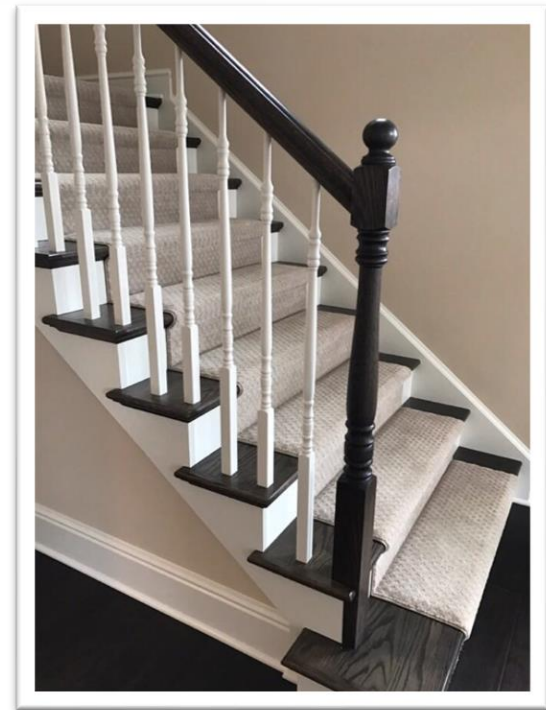

* STANDARD TRADITIONAL RAILING PACKAGE