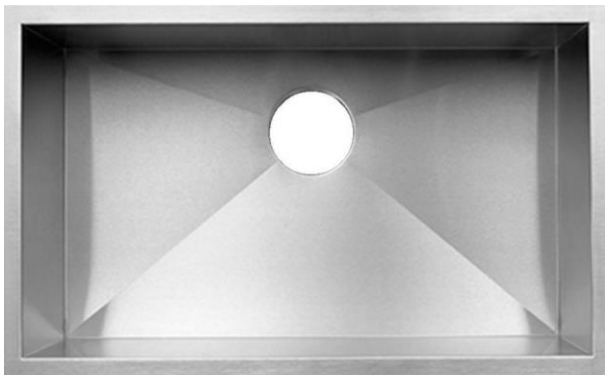

* STANDARD TRADITIONAL RAILING PACKAGE

NEUTRAL TAN KITCHEN DESIGN

* FEATURES THAT CAN BE CHANGED WITH DESIGNER

* BACKSPLASH TILE

MOEN "ARBOR" FAUCET
OIL RUBBED BRONZE

* ISLAND PENDANTS

GRANITE COUNTERTOP "WHITE SPRING"

* STAINLESS SINGLE BOWL SINK

HARDWOOD

PERIMETER CABINET PAINT
"WHITE ICING"

ISLAND CABINET STAIN
"FRENCH ROAST"

CABINET DOOR STYLE &
HARDWARE

* PAINT COLOR
PPG "MOTH GRAY"
THROUGHOUT
HOME

*BUTLER'S PANTRY SELECTIONS WILL COORDINATE WITH
KITCHEN PERIMETER, WHEN APPLICABLE TO FLOOR PLAN*