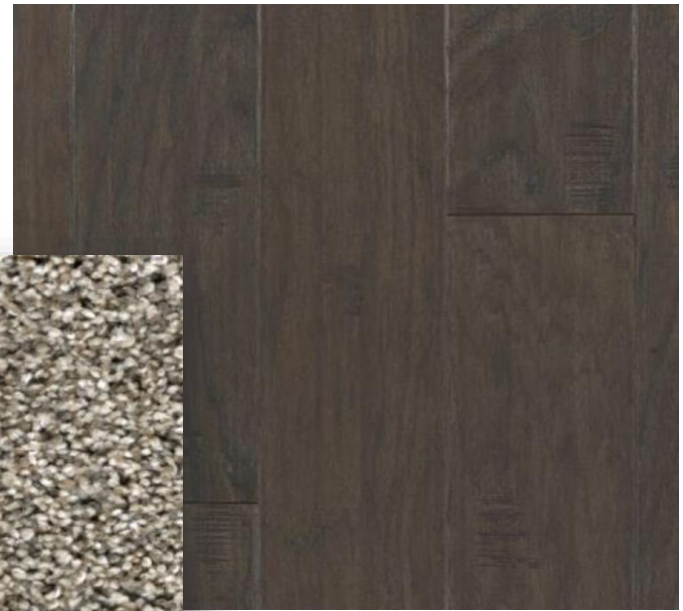

NEUTRAL TAN FOYER DESIGN

* FEATURES THAT CAN BE CHANGED WITH DESIGNER

* CHANDELIER

INTERIOR DOOR PROFILE

INTERIOR DOOR
HARDWARE

* PAINT COLOR
PPG "MOTH GRAY"
THROUGHOUT
HOME

CARPET
(ALL CARPETED
LOCATIONS)

HARDWOOD
(ALL HARDWOOD LOCATIONS)