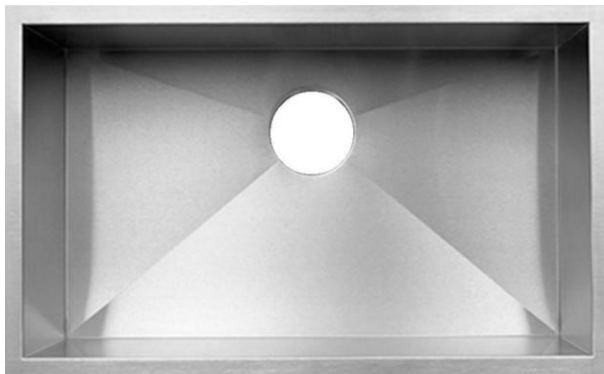

NEUTRAL GRAY KITCHEN DESIGN

* FEATURES THAT CAN BE CHANGED WITH DESIGNER

MOEN "ARBOR" FAUCET
SPOT RESIST STAINLESS

* ISLAND PENDANTS

* BACKSPLASH TILE

GRANITE COUNTERTOP "ALASKA WHITE"

STAINLESS SINGLE BOWL SINK

HARDWOOD

PERIMETER CABINET PAINT
"MACCHIATO"

ISLAND CABINET PAINT
"EARL GRAY"

CABINET DOOR STYLE &
HARDWARE

* PAINT COLOR
PPG "FOG"

*BUTLER'S PANTRY SELECTIONS WILL COORDINATE WITH
KITCHEN ISLAND, WHEN APPLICABLE TO FLOOR PLAN*

NEUTRAL GRAY MASTER BATH DESIGN

* FEATURES THAT CAN BE CHANGED WITH DESIGNER

BATHROOM FLOOR & SHOWER WALL TILE

GRANITE COUNTERTOP "ICE WHITE"

SHOWER FLOOR TILE

* FEISS "HANFORD" LIGHT

SHOWER HEAD & HANDSHOWER COMBO