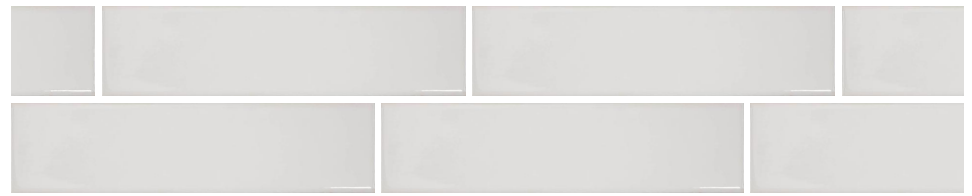

NEUTRAL GRAY KITCHEN DESIGN

* FEATURES THAT CAN BE CHANGED WITH DESIGNER

MOEN "ARBOR" FAUCET
SPOT RESIST STAINLESS

* ISLAND PENDANTS

* BACKSPLASH TILE

GRANITE COUNTERTOP "ALASKA WHITE"

STAINLESS SINGLE BOWL SINK

HARDWOOD

PERIMETER CABINET PAINT
"MACCHIATO"

ISLAND CABINET PAINT
"EARL GRAY"

CABINET DOOR STYLE &
HARDWARE

* PAINT COLOR
PPG "FOG"

*BUTLER'S PANTRY SELECTIONS WILL COORDINATE WITH
KITCHEN ISLAND, WHEN APPLICABLE TO FLOOR PLAN*