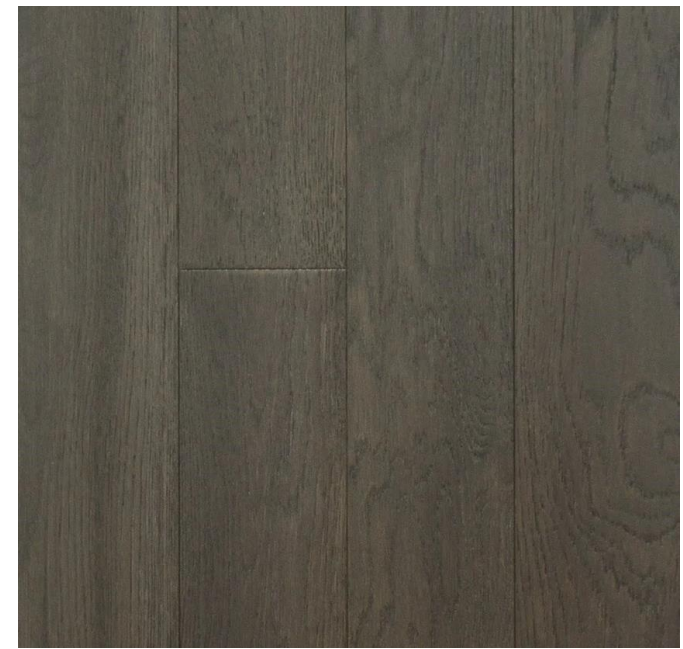

NEUTRAL GRAY POWDER ROOM DESIGN

* FEATURES THAT CAN BE CHANGED WITH DESIGNER

HARDWOOD