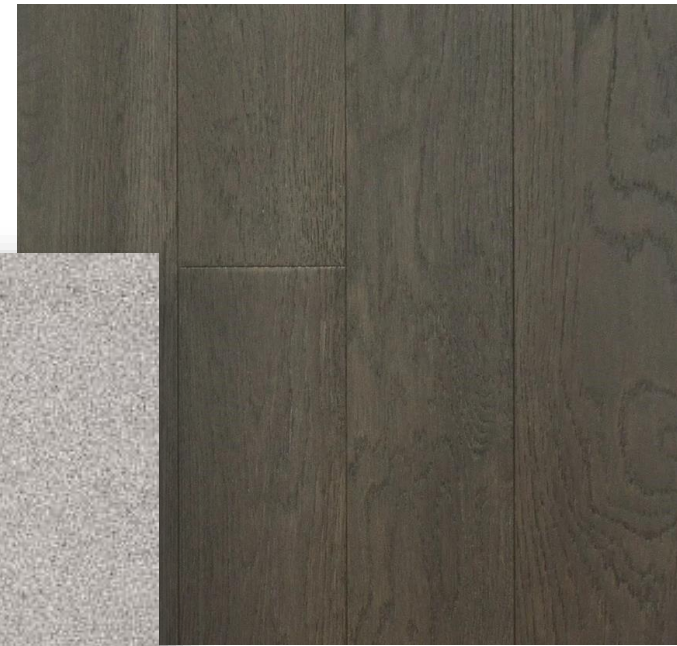

* PAINT COLOR
PPG "FOG"
THROUGHOUT
HOME

CARPET
(ALL CARPETED
LOCATIONS)

HARDWOOD
(ALL HARDWOOD LOCATIONS)

RED OAK NEWELS,
RAILINGS, AND
HARDWOOD TREADS
STAINED TO CLOSELY
MATCH HARDWOOD
FLOORING

* STANDARD TRADITIONAL RAILING PACKAGE