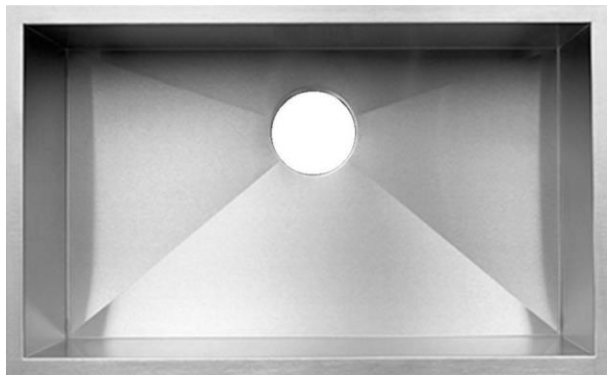

STAINLESS SINGLE BOWL SINK