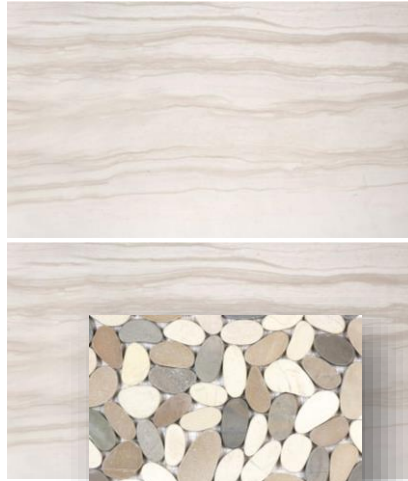

# WINTER MASTER BATH DESIGN

\* FEATURES THAT CAN BE CHANGED WITH DESIGNER

SHOWER WALL TILE

QUARTZ COUNTERTOP "CALACATTA NUVO"

BATHROOM FLOOR TILE  
(HERRINGBONE INSTALL)

SHOWER FLOOR TILE

\* FEISS "MERCER" LIGHT